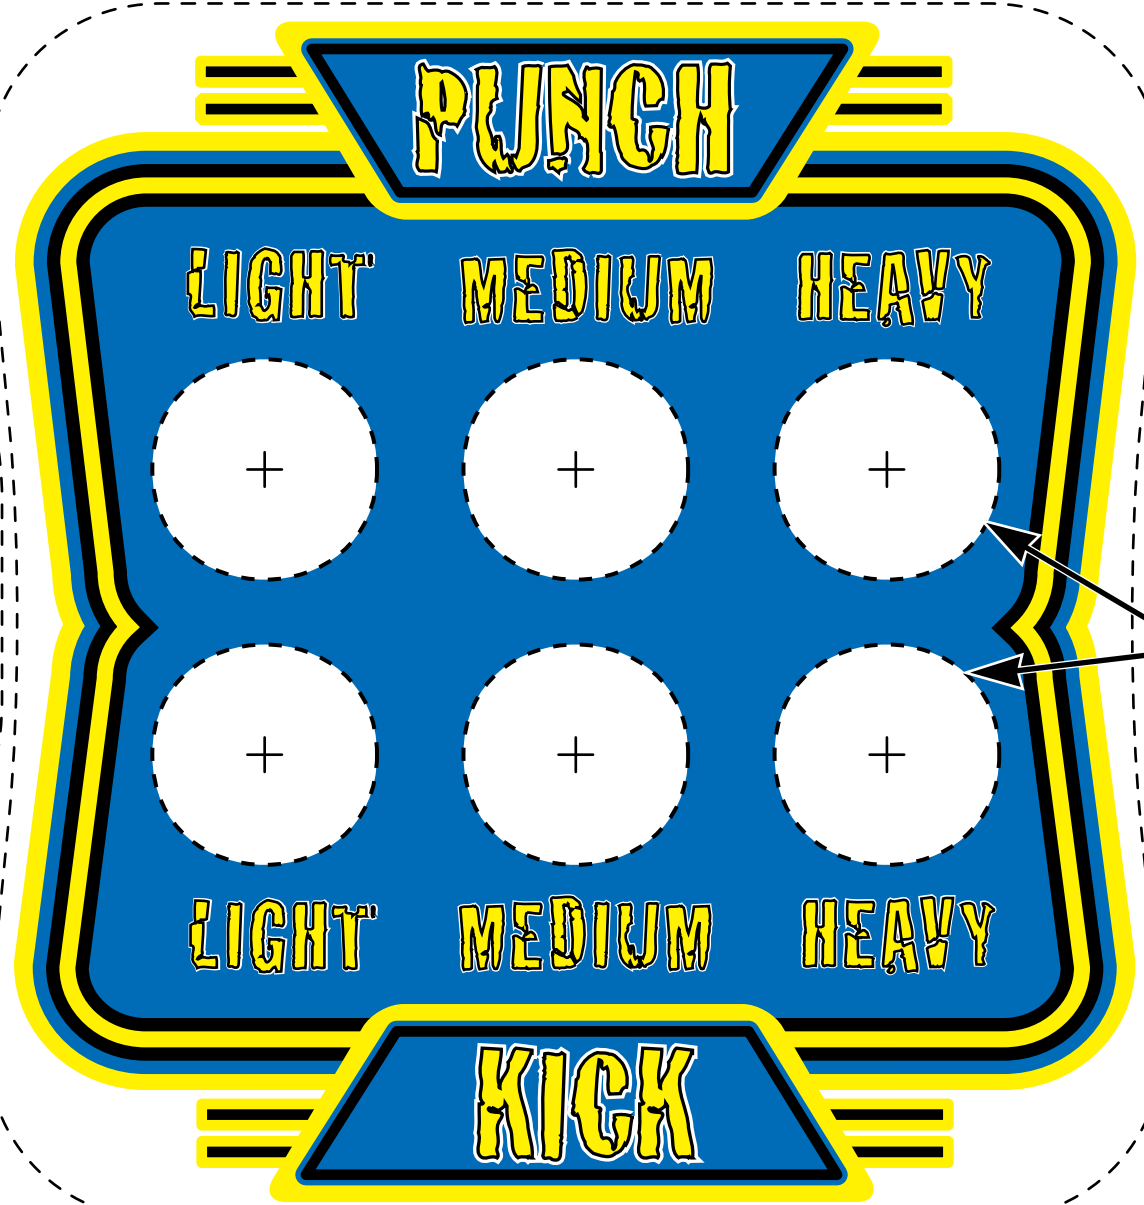

1-3/16" DRILL FOR
PLAYER HOLE

1-3/4" DRILL FOR
JOYSTICK HOLE

TRIM LINE
(TYPICAL)

1-3/16" DRILL FOR
BUTTON HOLES

CAPCOM[®]
Inc.

6 BUTTON CONTROL DRILL TEMPLATE

DATE:

DRAWN BY: